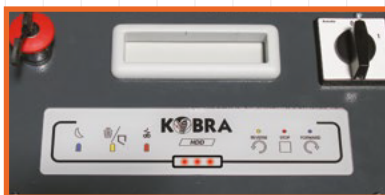

Convenient touch-screen panel for the operation of the Kobra HDD