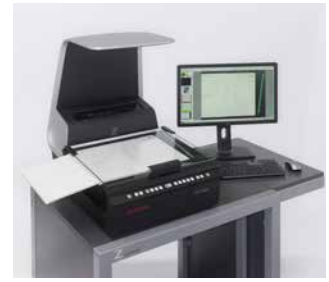

■ OS 15000 Advanced Plus: Scanning of large formats

Technical data	OS 15000 Comfort	OS 15000 Advanced Plus
Scan format	max. 460 x 360 mm (18 x 14 inch)	
Scan mode	color, grayscale, b/w	
True-color processing	42 bit color | output 24 bit color 14 bit grayscale | output 8 bit grayscale 1 bit b/w | output 1 bit b/w	
Resolution	300 dpi, optionally 600 dpi	
User Software	min. OmniScan OS 12.12 (64 bit), with multi-thread function (optional)	
Book cradle	Comfort book cradle without glass plate	motorized book cradle with self-opening glass plate
Working Mode	manual	automatic / manual
Max. book thickness	100 mm (4 inch)	
Dimensions (w x d x h)	540 x 630 x 600 mm (21 x 25 x 24 inch)	540 x 640 x 670 mm (21 x 25 x 26 inch)
Installation surface	504 x 540 mm (20 x 21 inch)	
Weight	26 kg (57 lb)	50 kg
Power requirement	100 - 240 V / 50 - 60 Hz	

Technical changes reserved