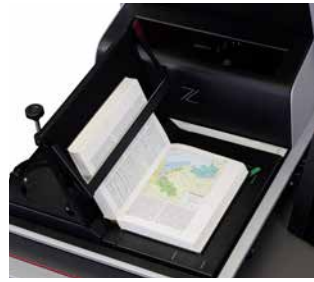

■ OS 15000 Comfort with book holder