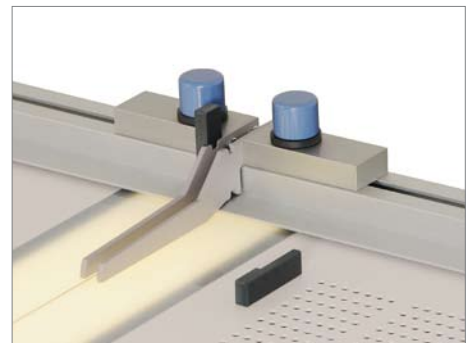

The quick-change spacers make it easier than ever to adjust the gap between the cover boards and the spine stick.